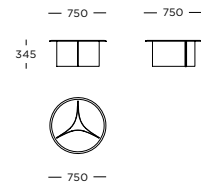

WARRANTY

5 years

Arc

Table | Large

Table | Medium

Table | Small